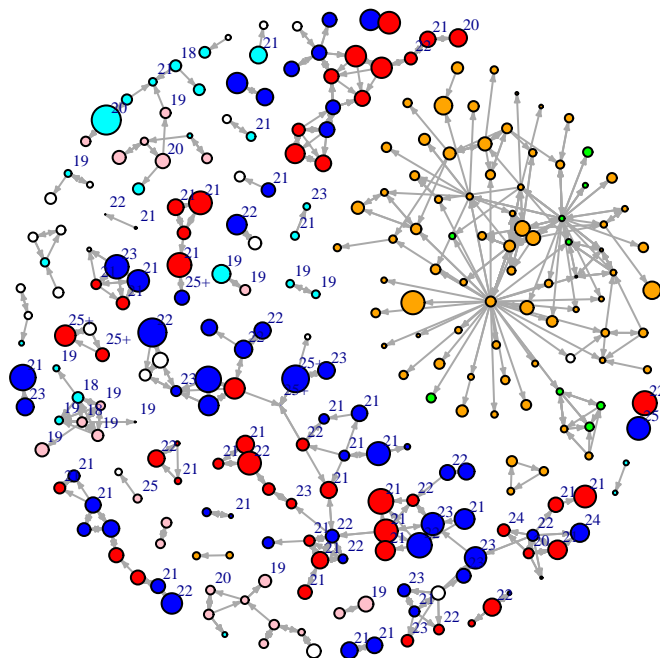

Vertex Size: Time

blue = M PBS
red = F PBS
cyan = M BBS
pink = F BBS
orange = F PY
green = M PY