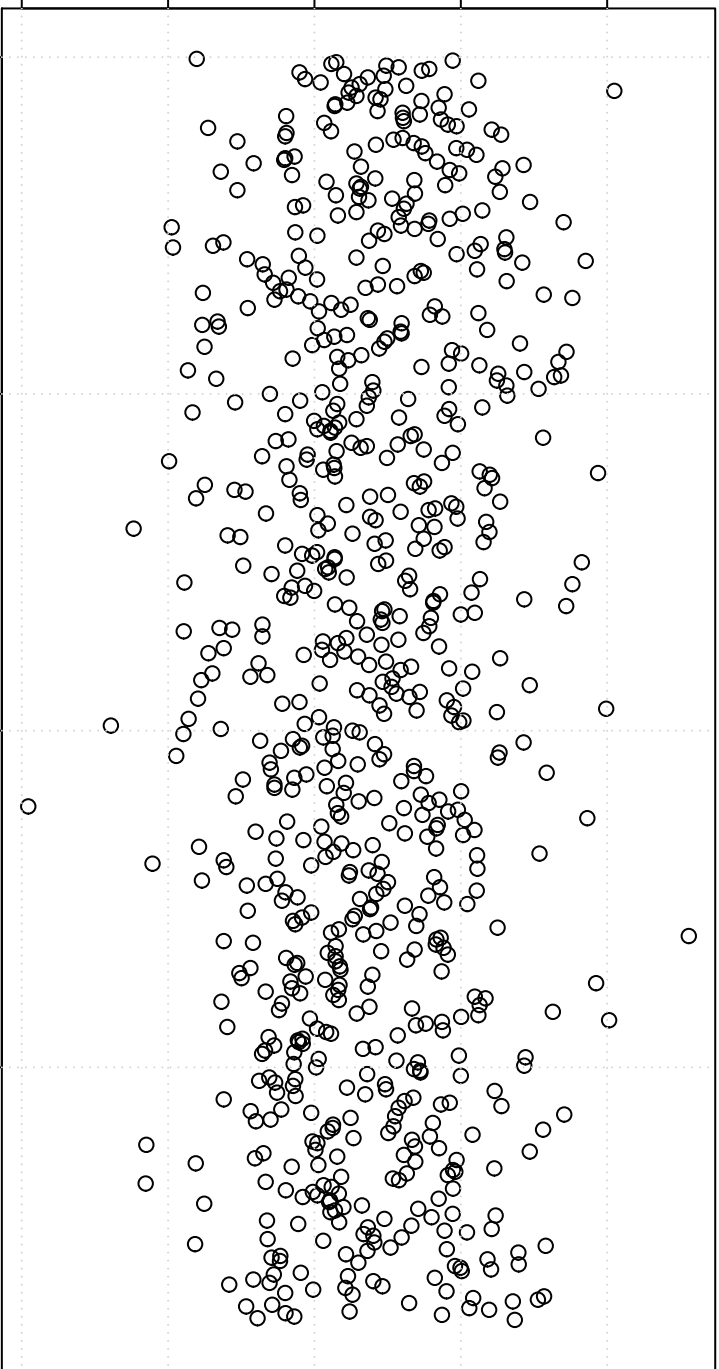

simulated values

22.0 22.5 23.0 23.5 24.0

0

200

400

600

Index

**Simulation of Mean**