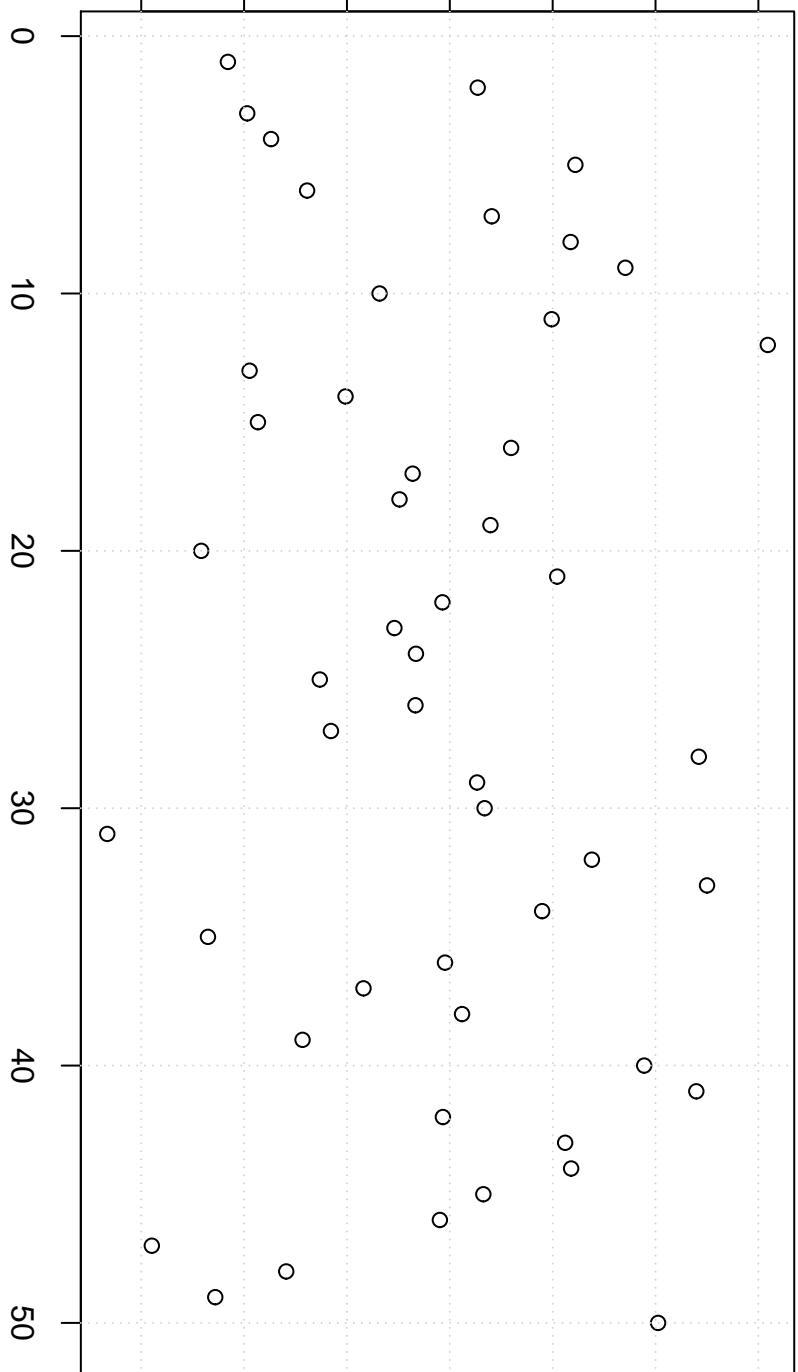

simulated values

108000 112000 116000 120000

Index

Simulation of Mean