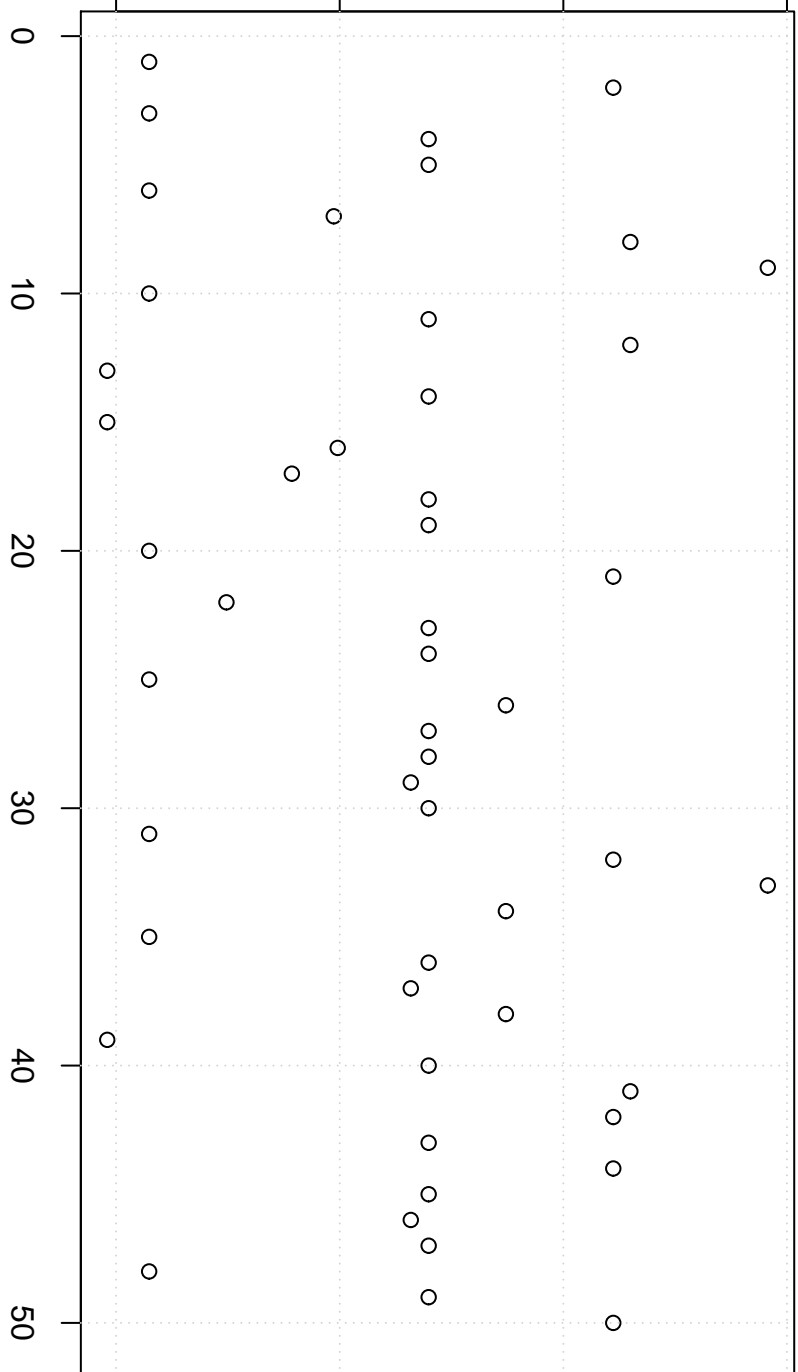

simulated values

110000 115000 120000 125000

Simulation of Midrange