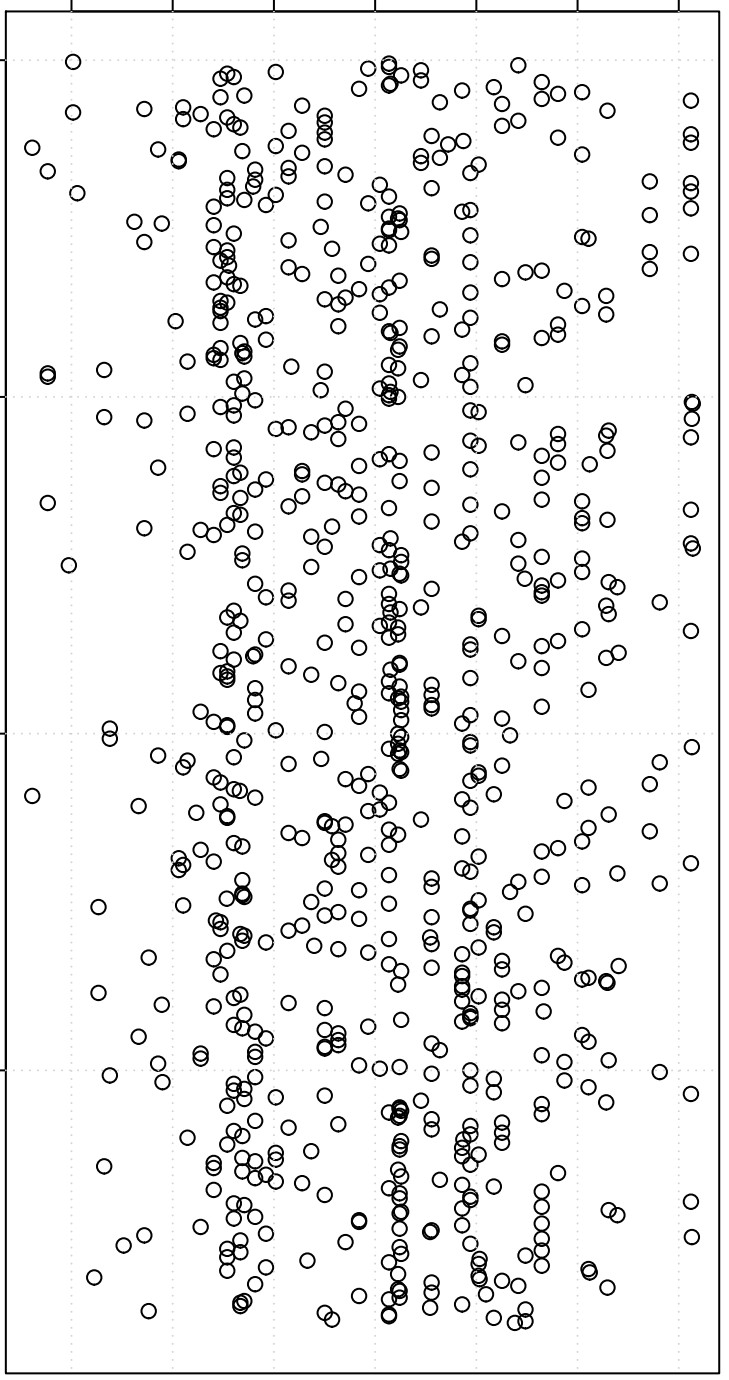

simulated values

106000 110000 114000 118000

0

200

400

600

Index

Simulation of Median