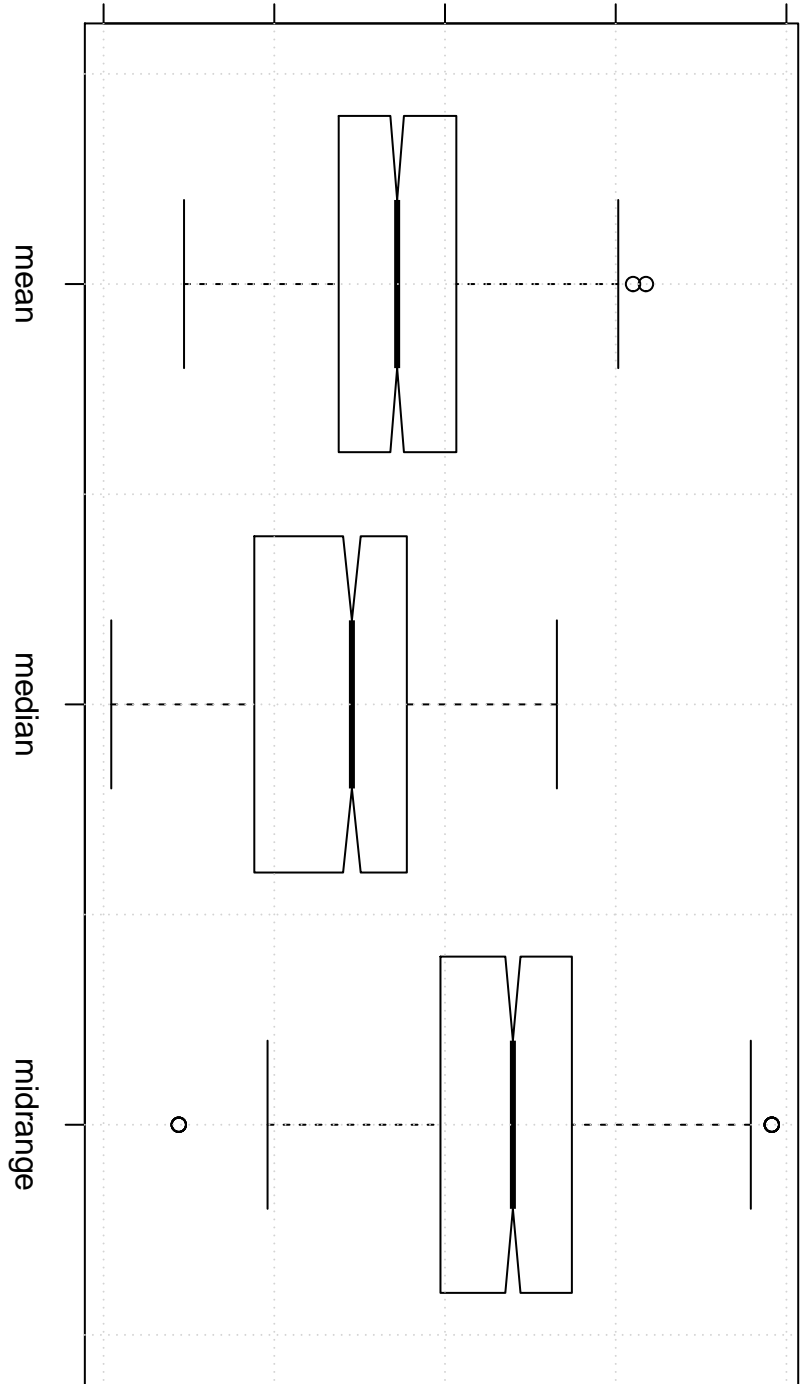

simulated values

105000 110000 115000 120000 125000

Bootstrap Simulation – Central Tendency