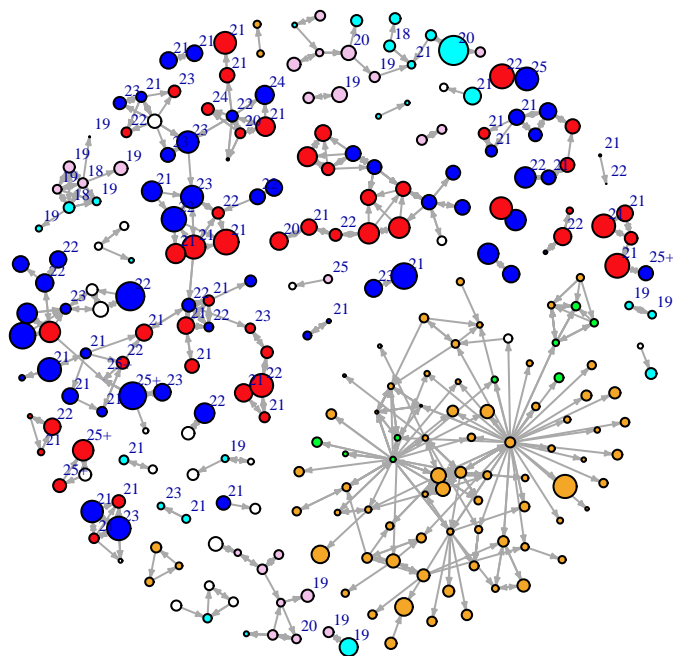

Vertex Size: Time

blue = M PBS
red = F PBS
cyan = M BBS
pink = F BBS
orange = F PY
green = M PY