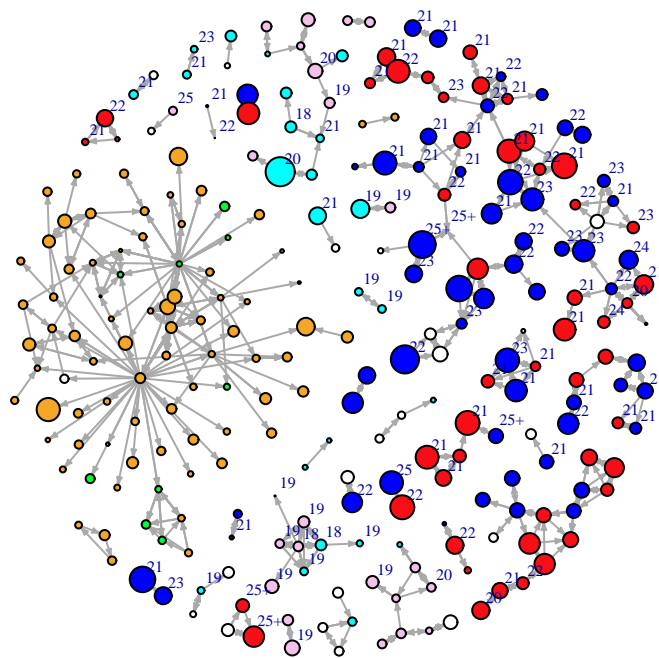

### Vertex Size: Time

blue = M PBS
red = F PBS
cyan = M BBS
pink = F BBS
orange = F PY
green = M PY