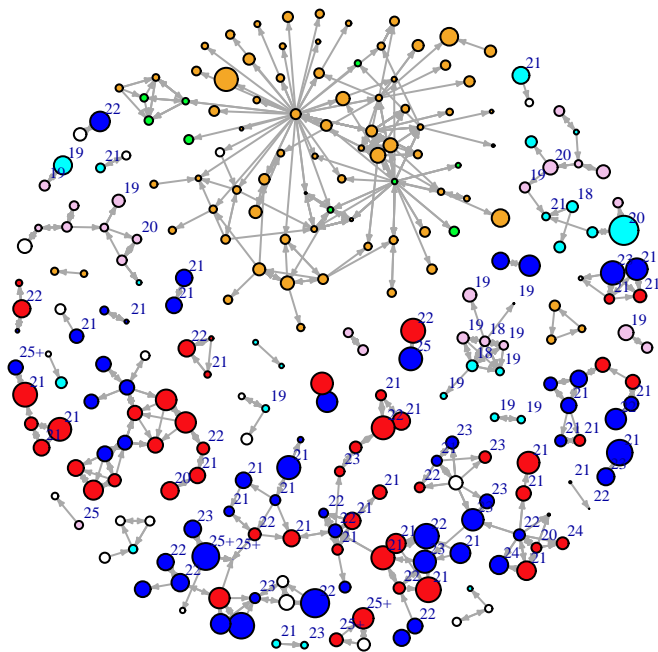

Vertex Size: Time

blue = M PBS
red = F PBS
cyan = M BBS
pink = F BBS
orange = F PY
green = M PY