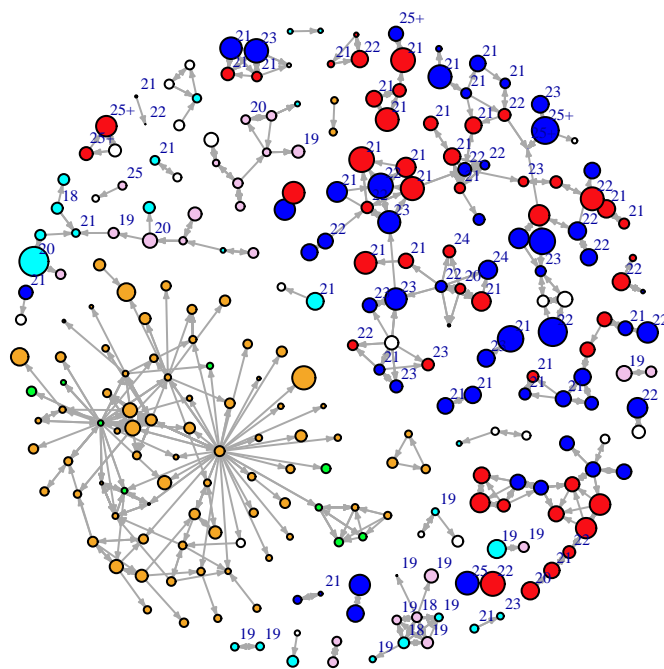

### Vertex Size: Time

blue = M PBS  
red = F PBS  
cyan = M BBS  
pink = F BBS  
orange = F PY  
green = M PY