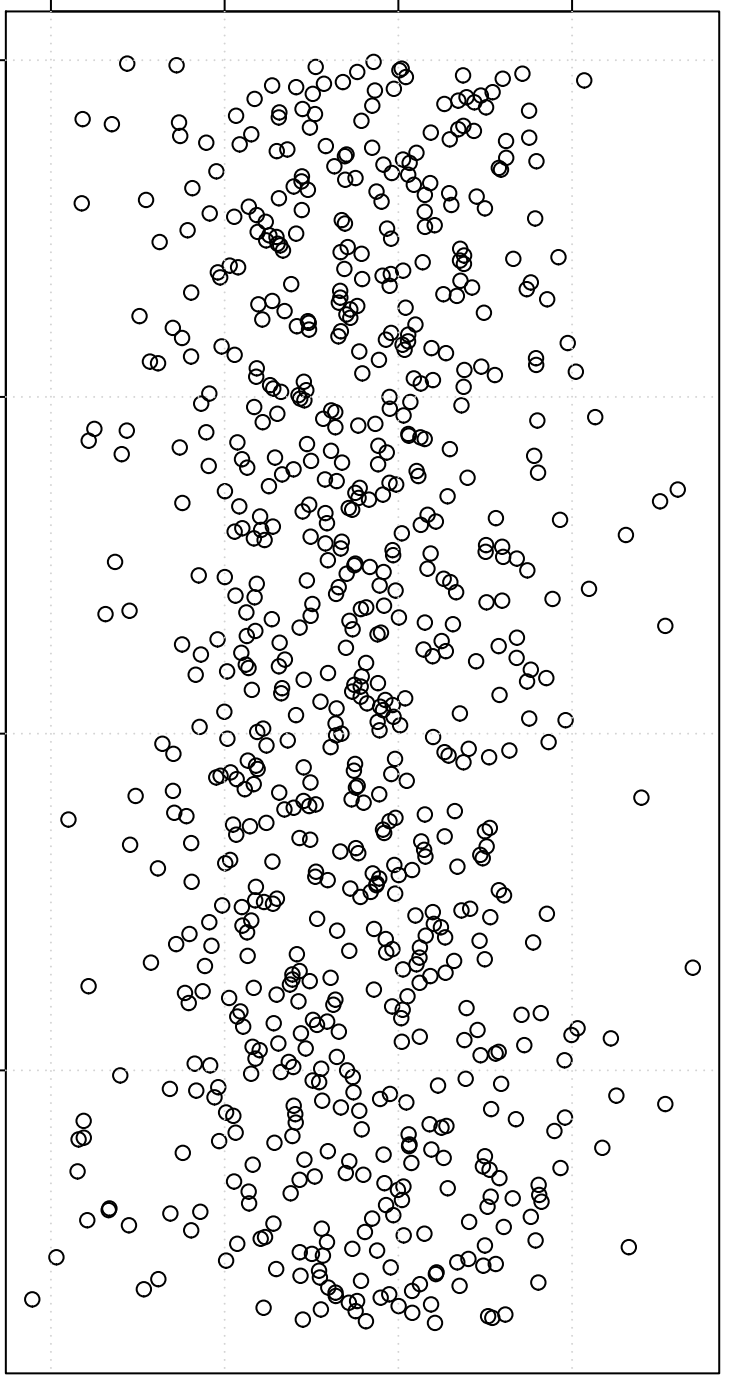

simulated values

67.4 67.6 67.8 68.0

0

200

400

600

Index

Simulation of Mean