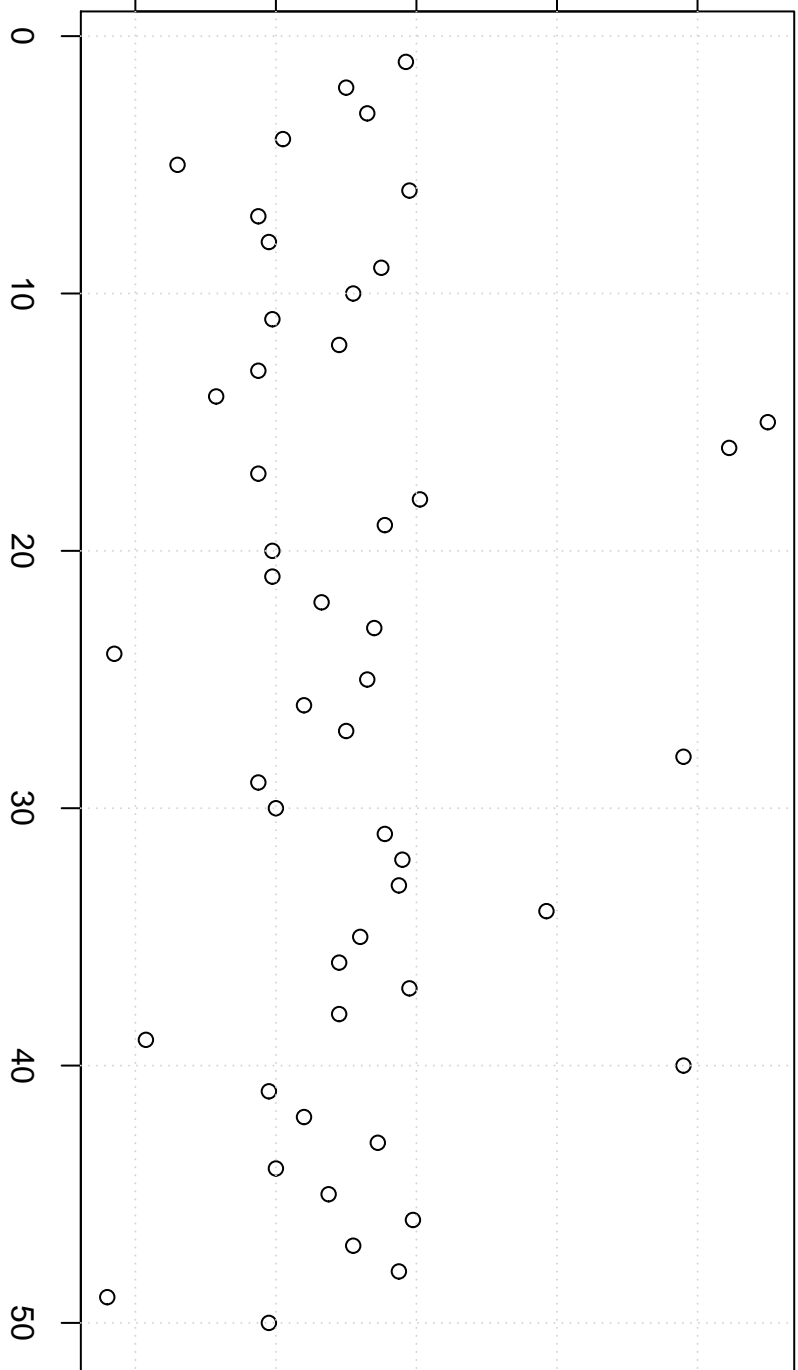

simulated values

44.6 44.8 45.0 45.2 45.4

Index

Simulation of Median