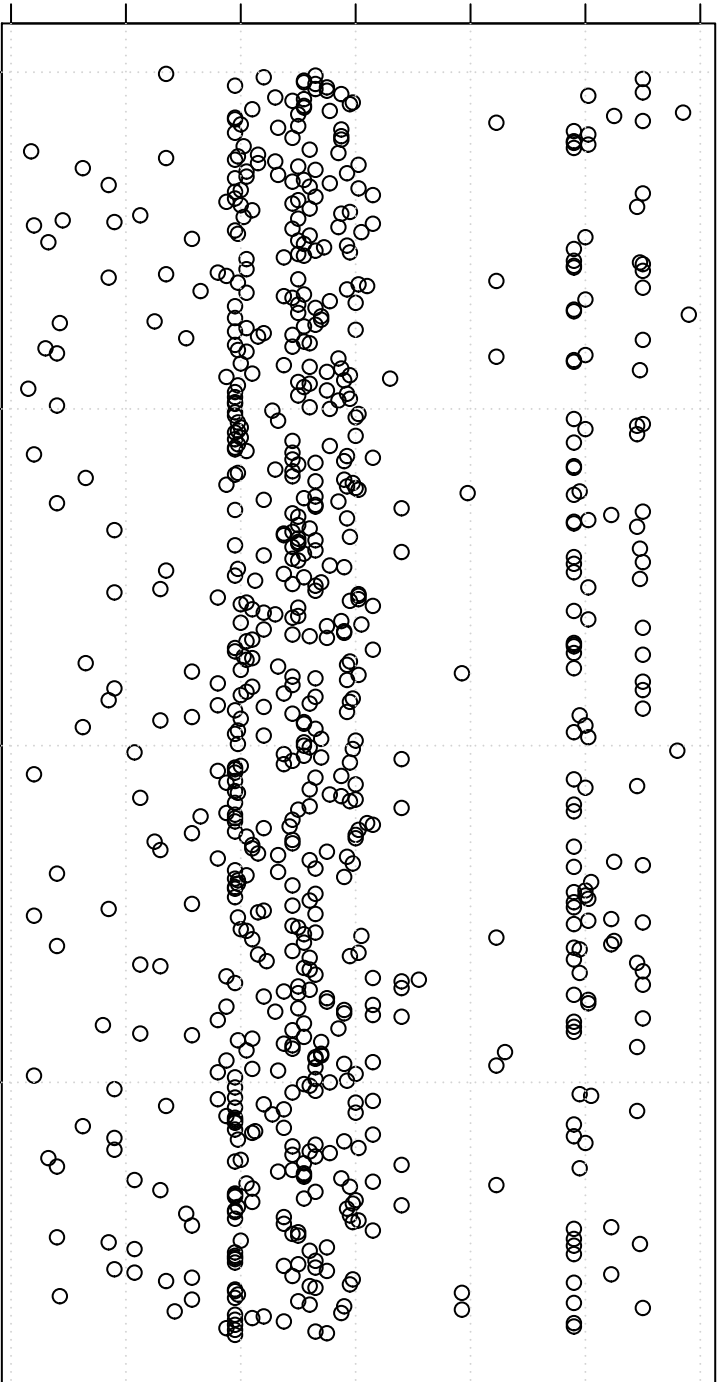

simulated values

44.4 44.6 44.8 45.0 45.2 45.4 45.6

0

200

400

600

Index

Simulation of Median