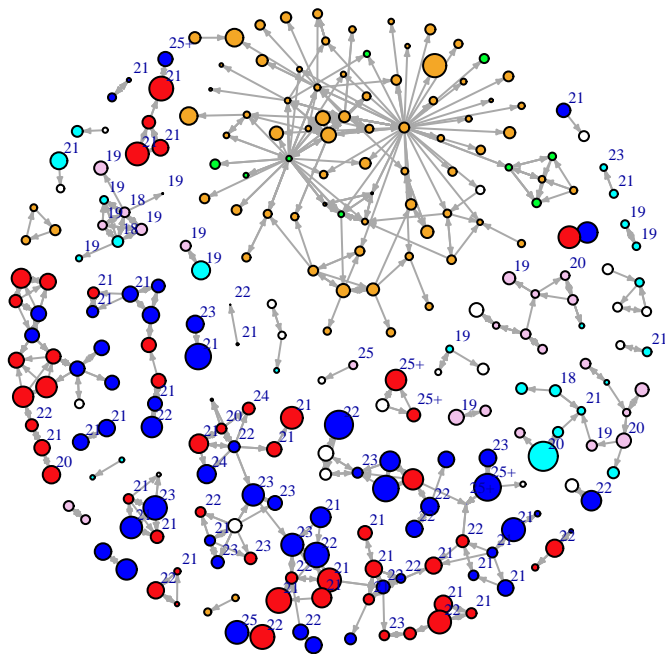

Vertex Size: Time

blue = M PBS
red = F PBS
cyan = M BBS
pink = F BBS
orange = F PY
green = M PY