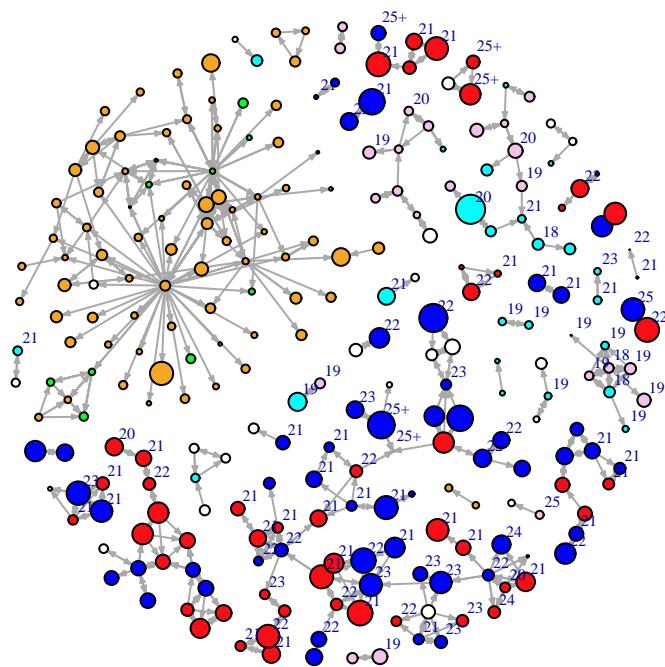

Vertex Size: Time

blue = M PBS
red = F PBS
cyan = M BBS
pink = F BBS
orange = F PY
green = M PY