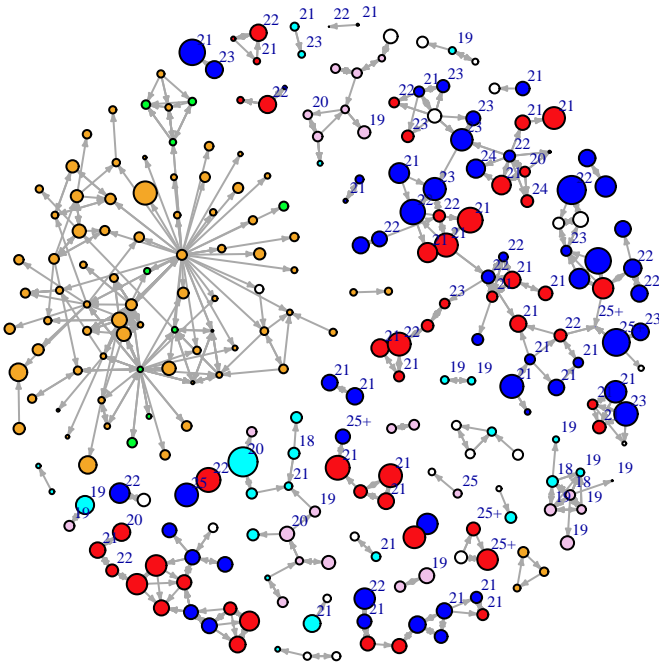

Vertex Size: Time

blue = M PBS
red = F PBS
cyan = M BBS
pink = F BBS
orange = F PY
green = M PY