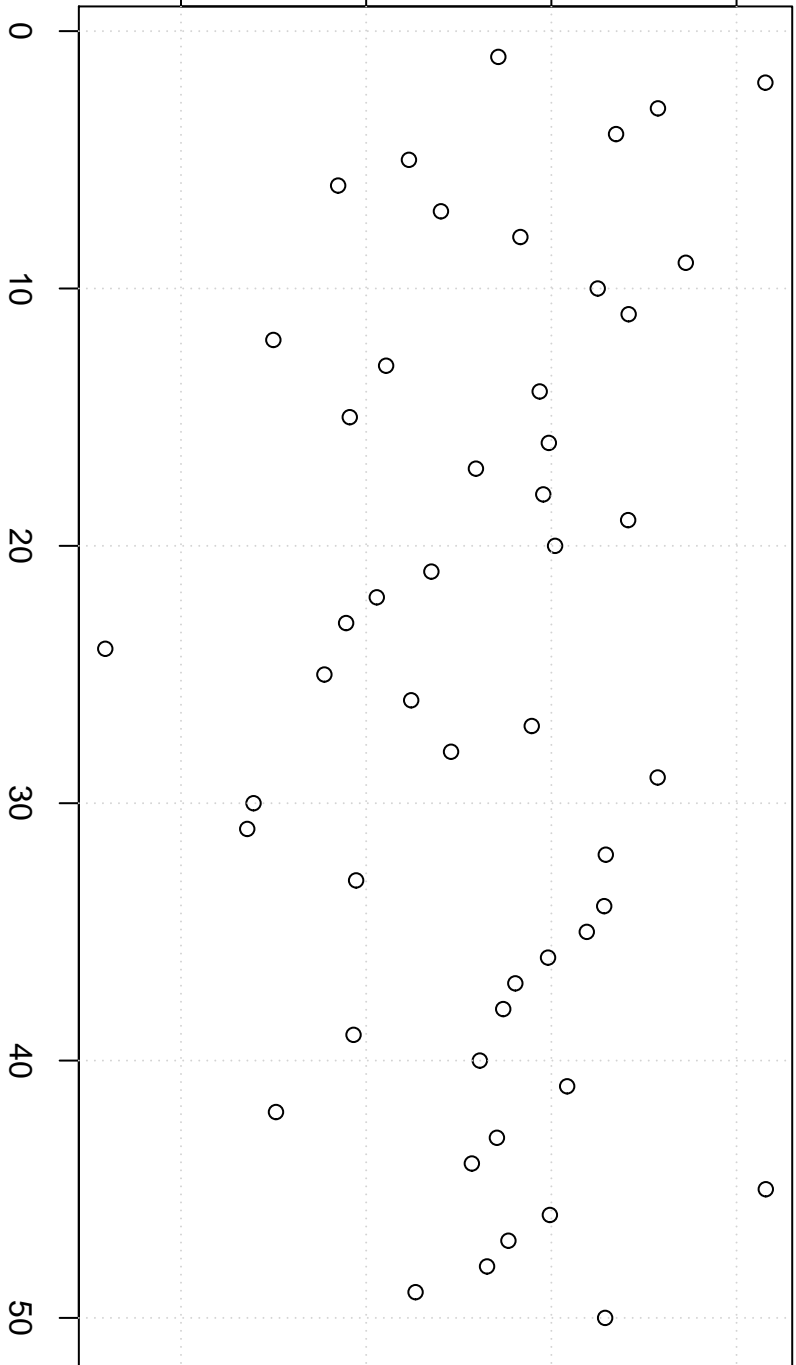

simulated values

35.5

36.0

36.5

37.0

Index

Simulation of Mean