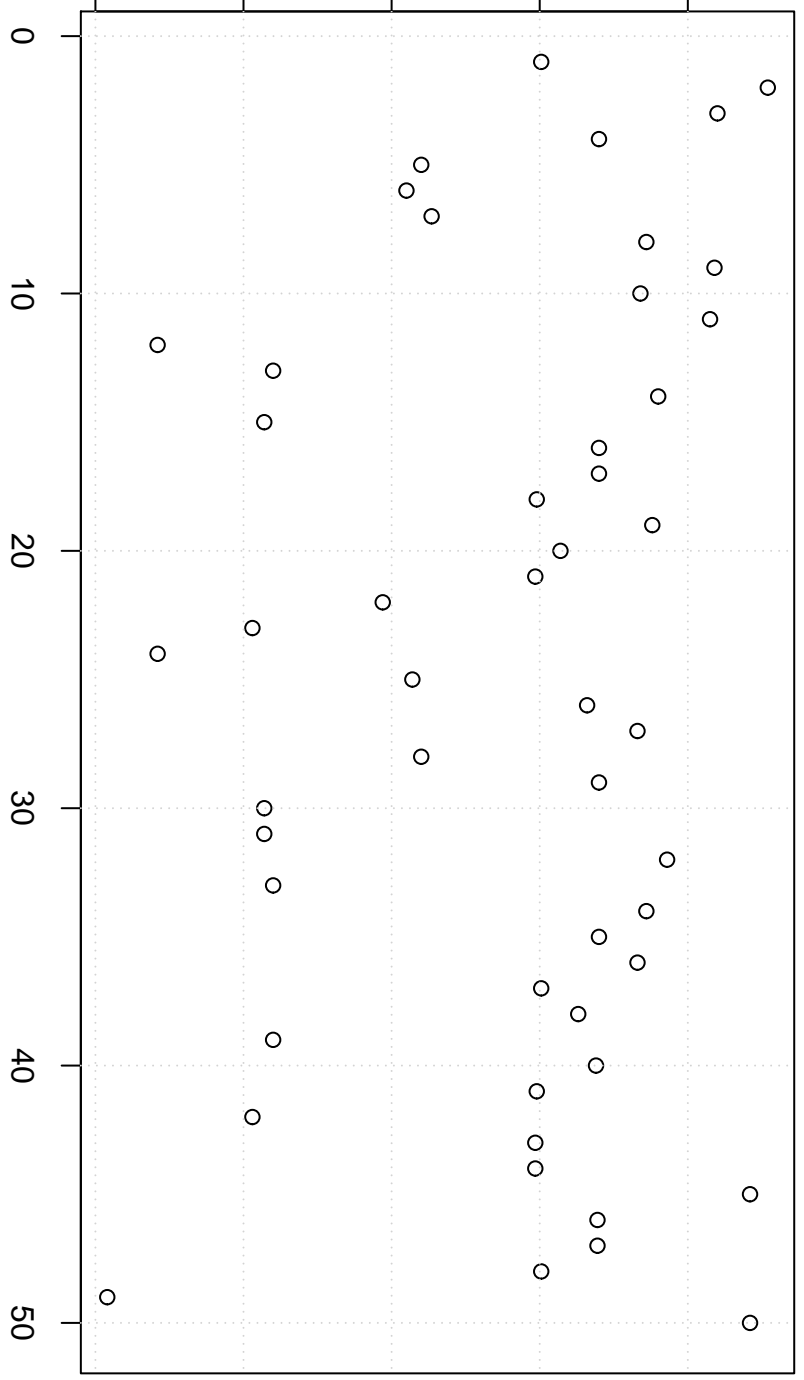

simulated values

35.0 35.5 36.0 36.5 37.0

Simulation of Median