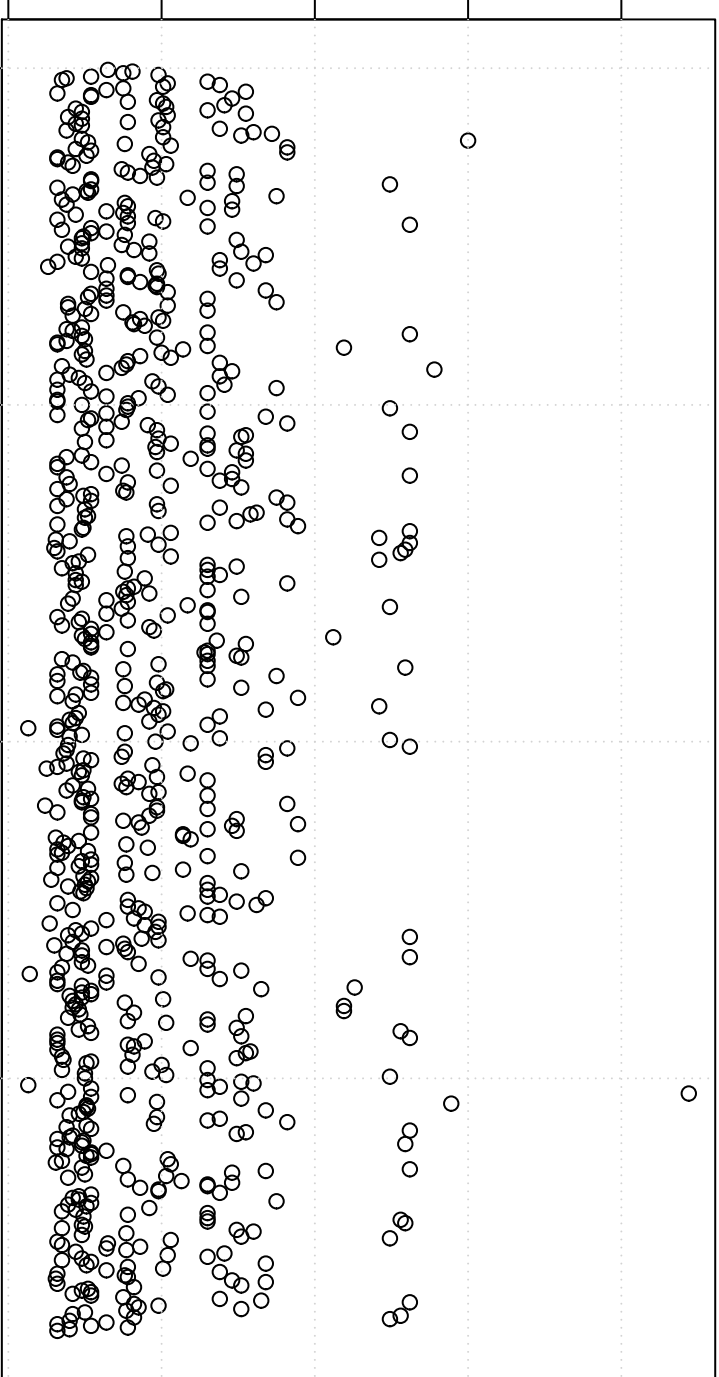

simulated values

96.5 97.0 97.5 98.0 98.5

0

200

400

600

Index

Simulation of Median