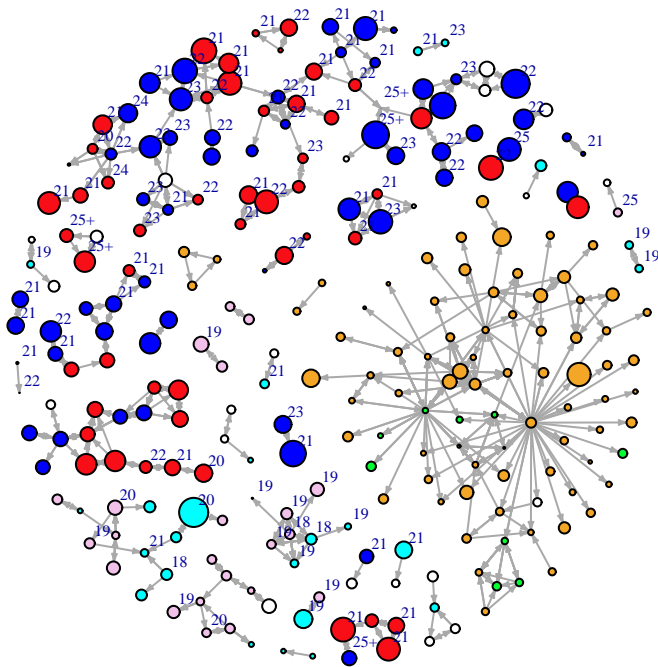

## Vertex Size: Time

blue = M PBS
red = F PBS
cyan = M BBS
pink = F BBS
orange = F PY
green = M PY