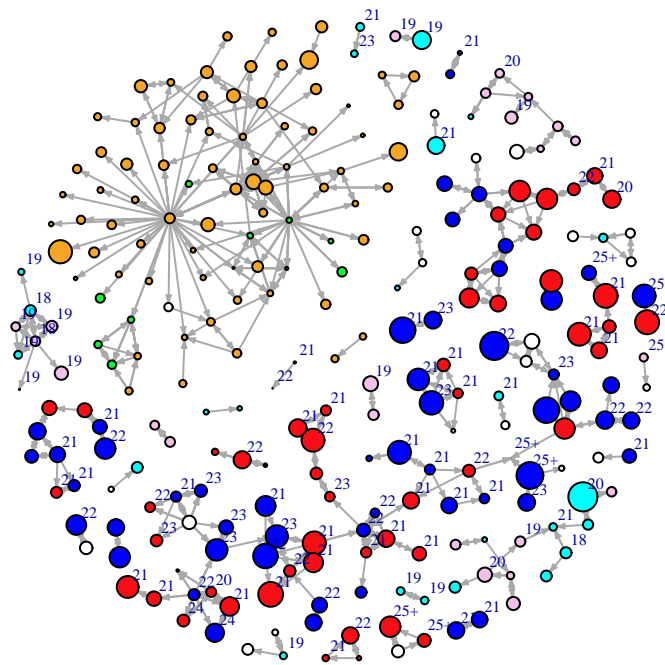

## Vertex Size: Time

blue = M PBS  
red = F PBS  
cyan = M BBS  
pink = F BBS  
orange = F PY  
green = M PY