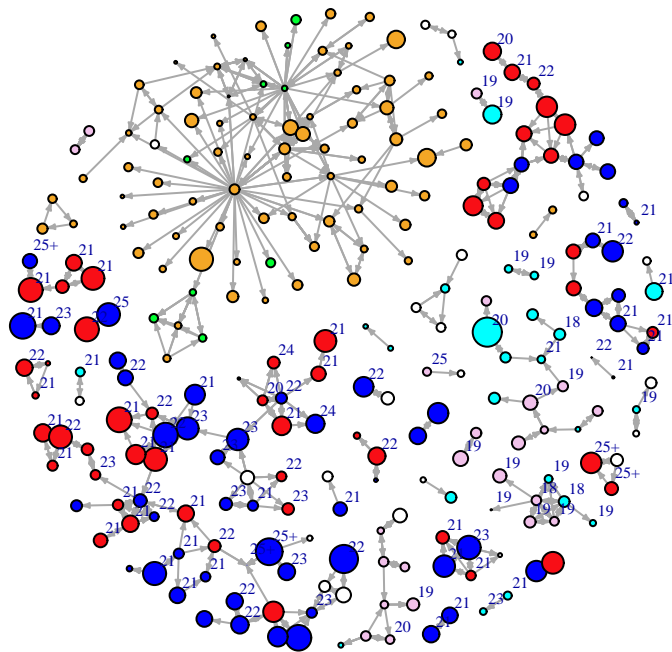

## Vertex Size: Time

blue = M PBS  
red = F PBS  
cyan = M BBS  
pink = F BBS  
orange = F PY  
green = M PY