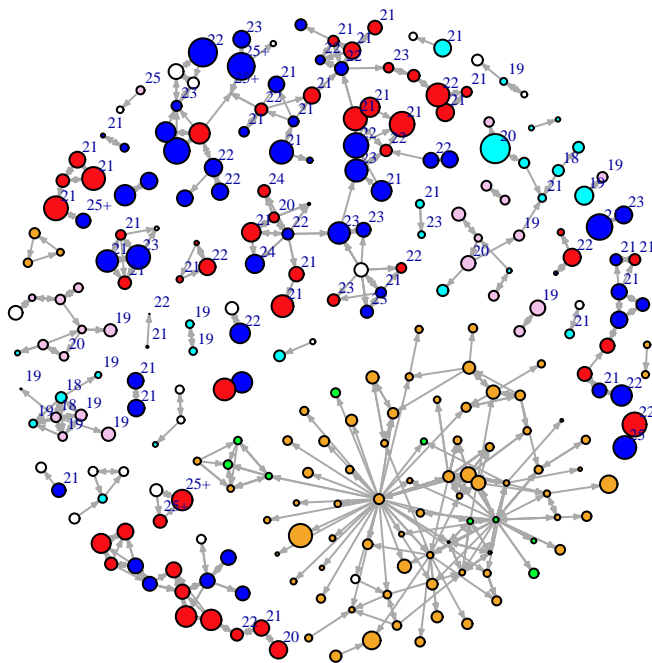

Vertex Size: Time

blue = M PBS
red = F PBS
cyan = M BBS
pink = F BBS
orange = F PY
green = M PY