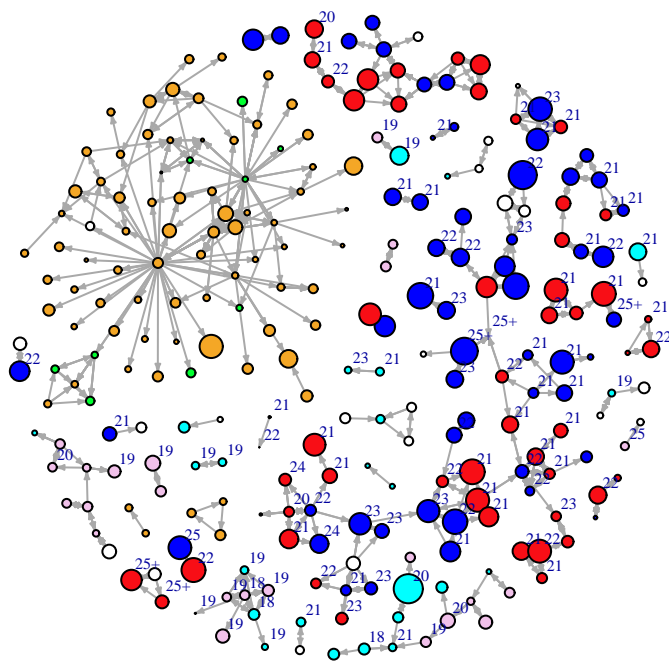

### Vertex Size: Time

blue = M PBS  
red = F PBS  
cyan = M BBS  
pink = F BBS  
orange = F PY  
green = M PY