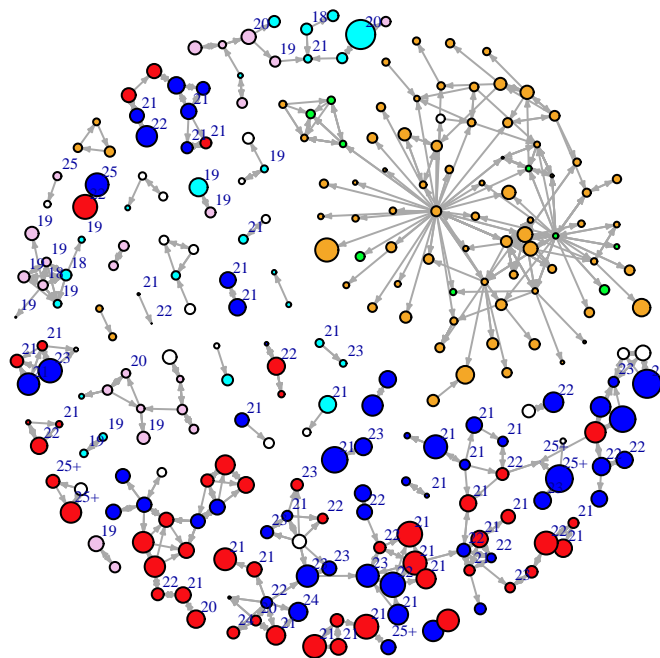

Vertex Size: Time

blue = M PBS
red = F PBS
cyan = M BBS
pink = F BBS
orange = F PY
green = M PY