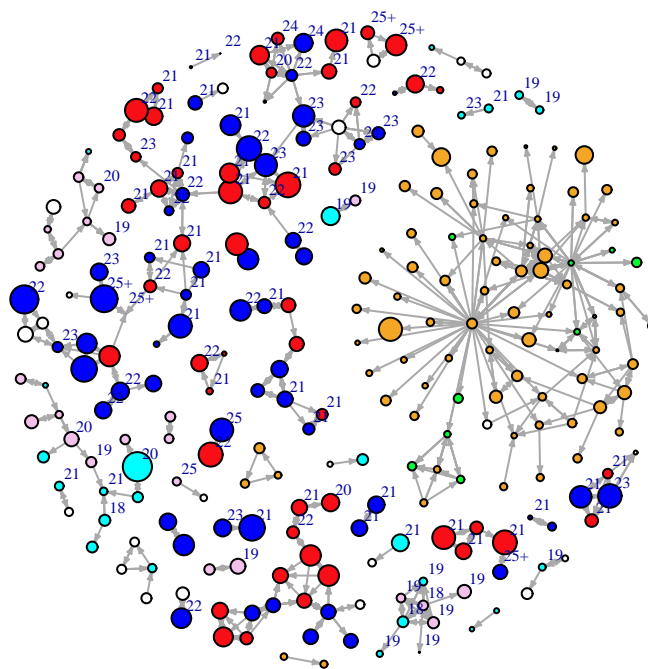

### Vertex Size: Time

blue = M PBS  
red = F PBS  
cyan = M BBS  
pink = F BBS  
orange = F PY  
green = M PY