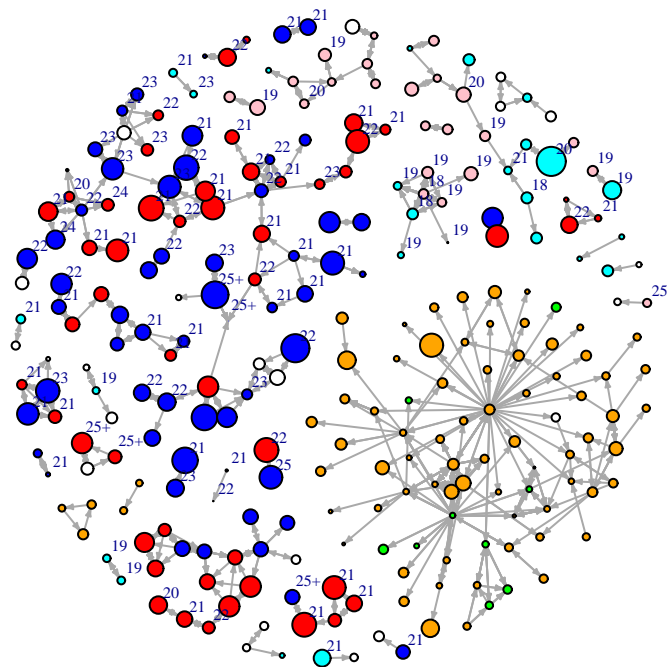

Vertex Size: Time

blue = M PBS
red = F PBS
cyan = M BBS
pink = F BBS
orange = F PY
green = M PY