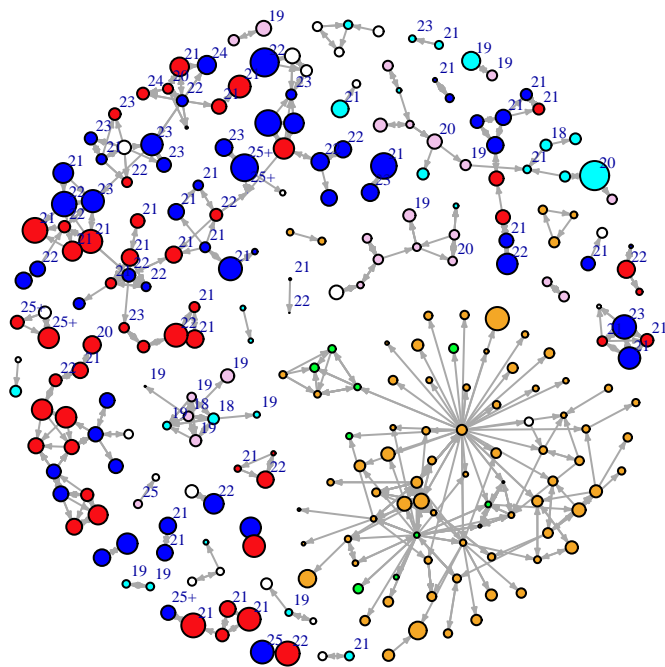

Vertex Size: Time

blue = M PBS
red = F PBS
cyan = M BBS
pink = F BBS
orange = F PY
green = M PY