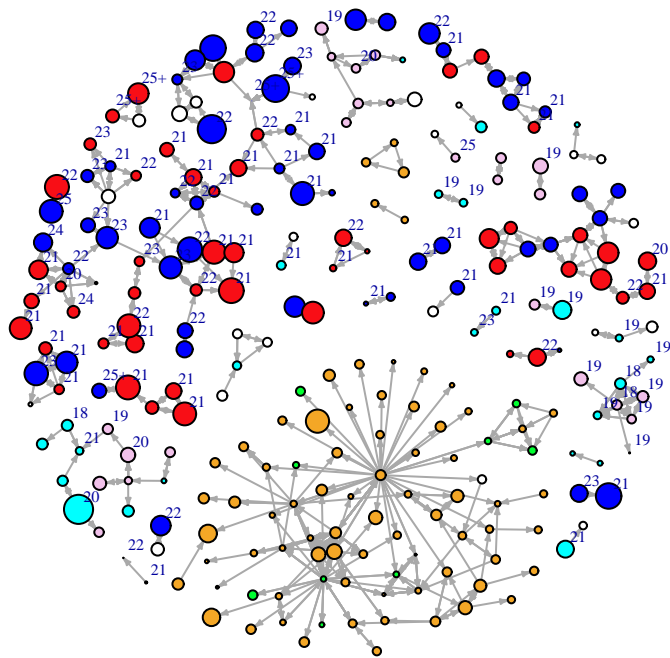

Vertex Size: Time

blue = M PBS
red = F PBS
cyan = M BBS
pink = F BBS
orange = F PY
green = M PY