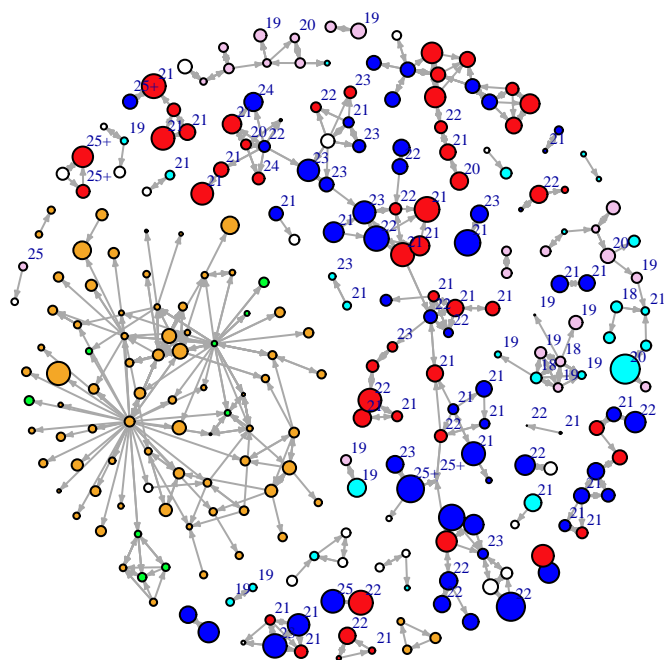

## Vertex Size: Time

blue = M PBS  
red = F PBS  
cyan = M BBS  
pink = F BBS  
orange = F PY  
green = M PY