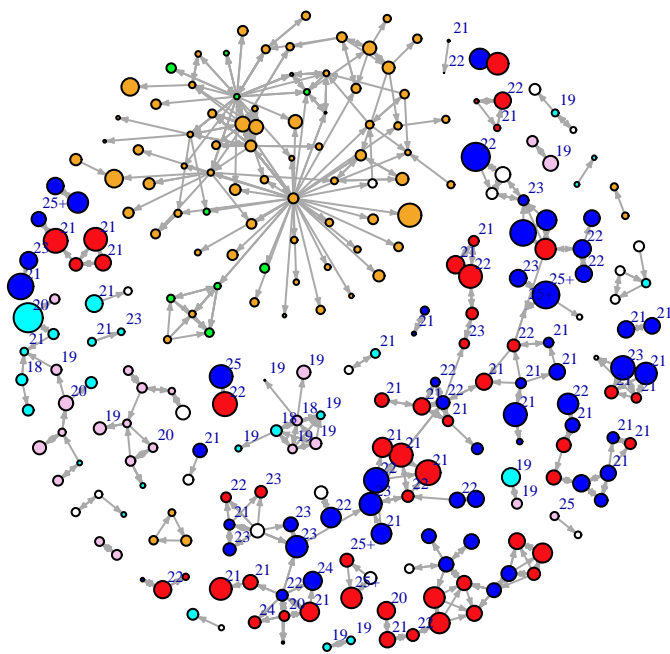

Vertex Size: Time

blue = M PBS
red = F PBS
cyan = M BBS
pink = F BBS
orange = F PY
green = M PY