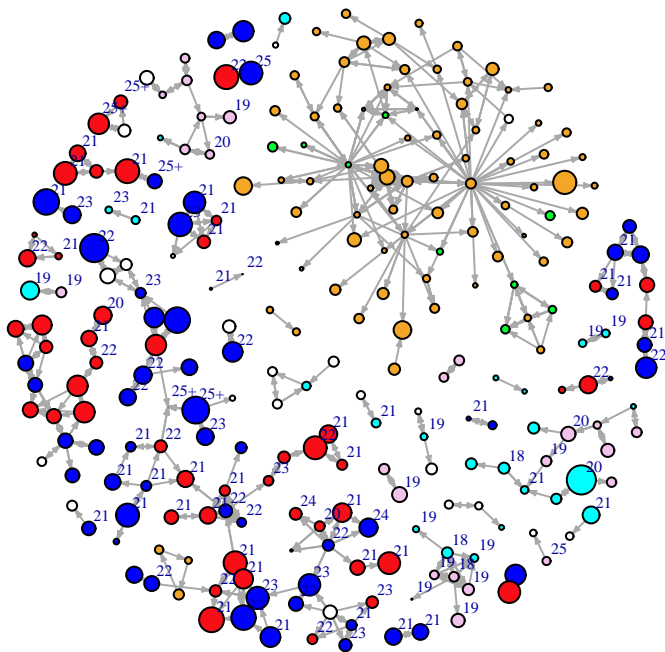

Vertex Size: Time

blue = M PBS
red = F PBS
cyan = M BBS
pink = F BBS
orange = F PY
green = M PY