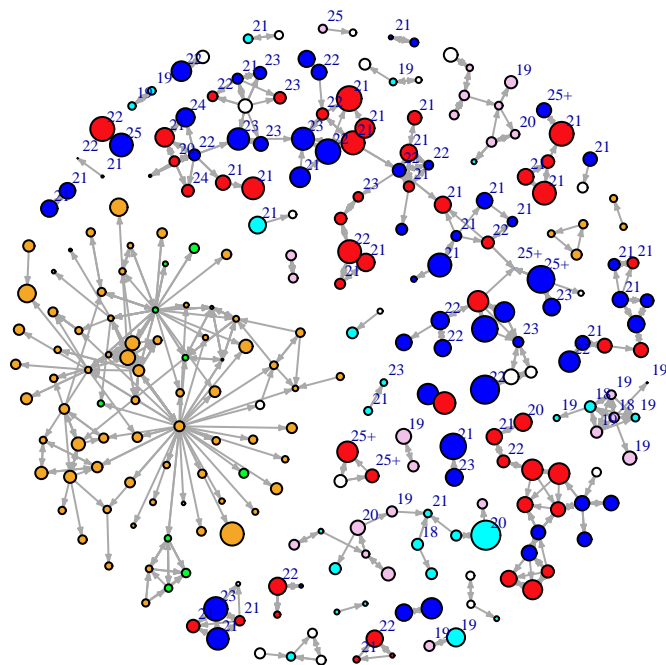

Vertex Size: Time

blue = M PBS
red = F PBS
cyan = M BBS
pink = F BBS
orange = F PY
green = M PY