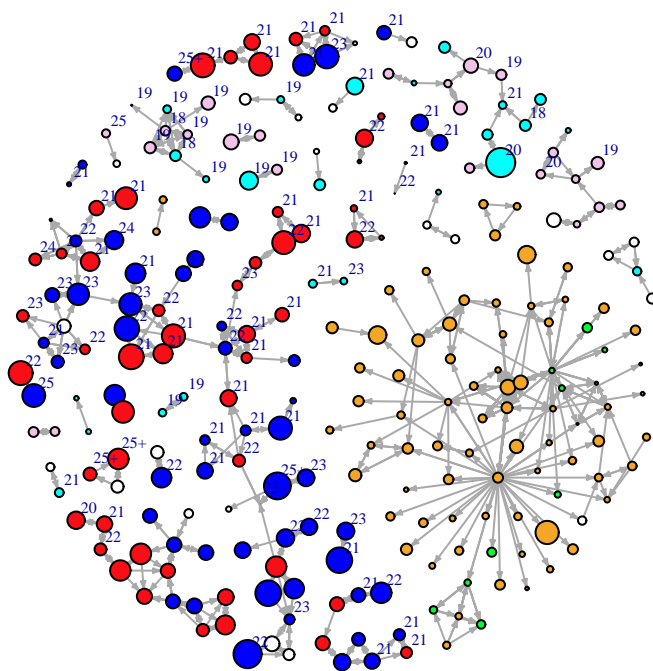

### Vertex Size: Time

blue = M PBS
red = F PBS
cyan = M BBS
pink = F BBS
orange = F PY
green = M PY