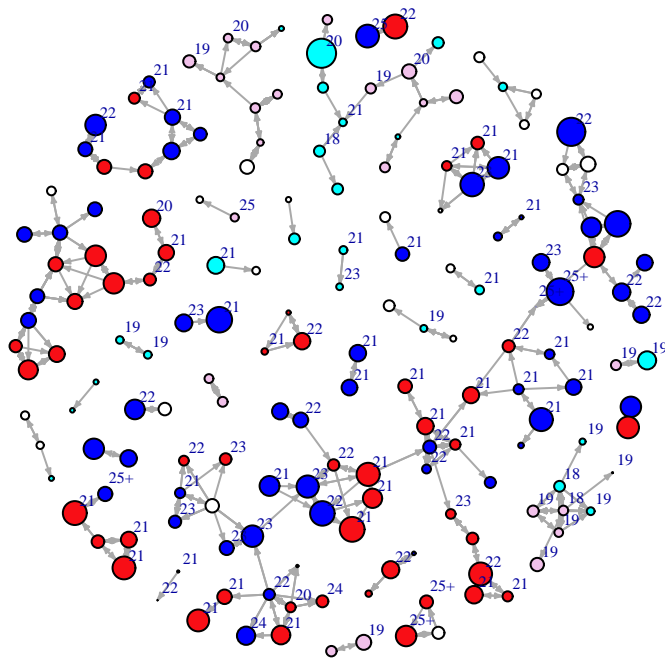

Vertex Size: Time

blue = M PBS
red = F PBS
cyan = M BBS
pink = F BBS
orange = F PY
green = M PY