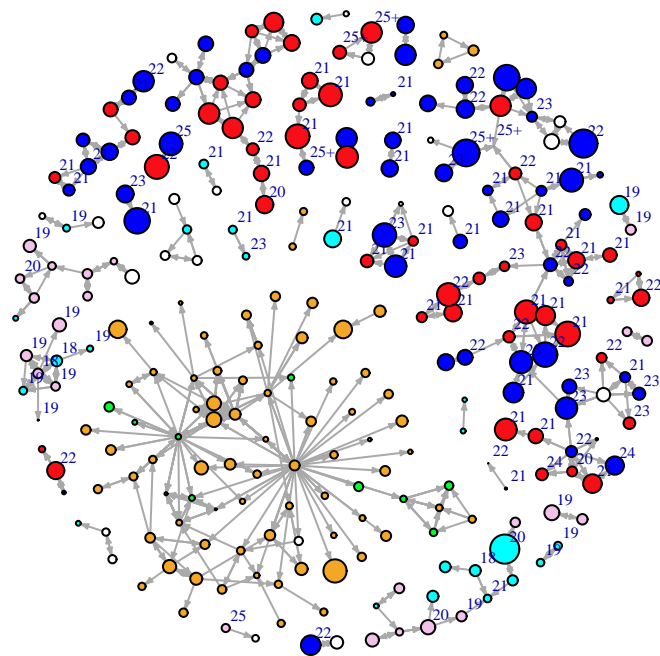

Vertex Size: Time

blue = M PBS
red = F PBS
cyan = M BBS
pink = F BBS
orange = F PY
green = M PY