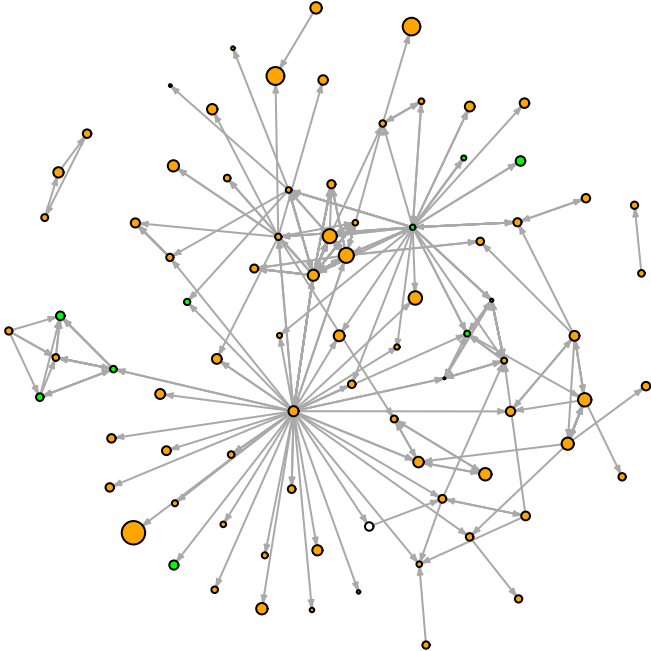

### Vertex Size: Time

blue = M PBS
red = F PBS
cyan = M BBS
pink = F BBS
orange = F PY
green = M PY