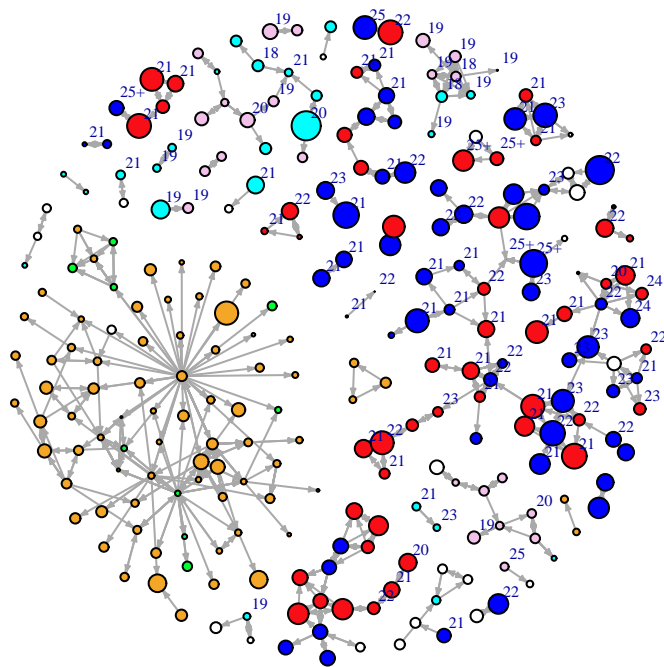

Vertex Size: Time

blue = M PBS
red = F PBS
cyan = M BBS
pink = F BBS
orange = F PY
green = M PY