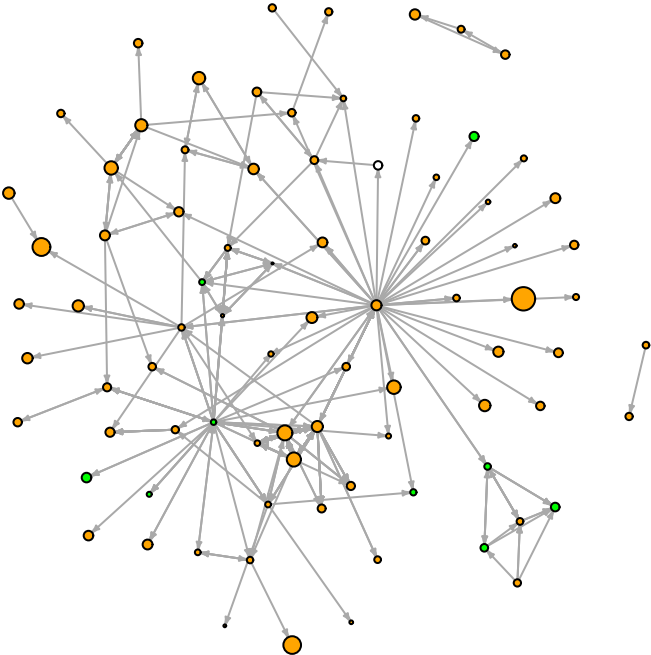

### Vertex Size: Time

blue = M PBS
red = F PBS
cyan = M BBS
pink = F BBS
orange = F PY
green = M PY