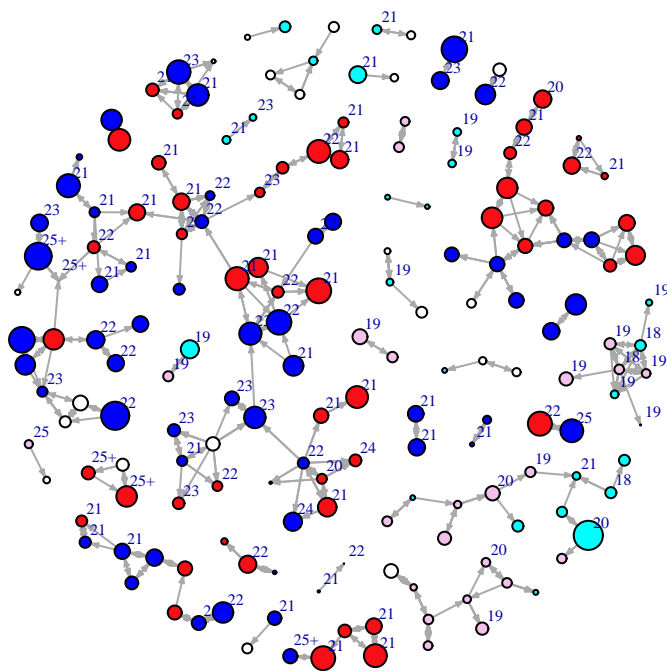

## Vertex Size: Time

blue = M PBS
red = F PBS
cyan = M BBS
pink = F BBS
orange = F PY
green = M PY