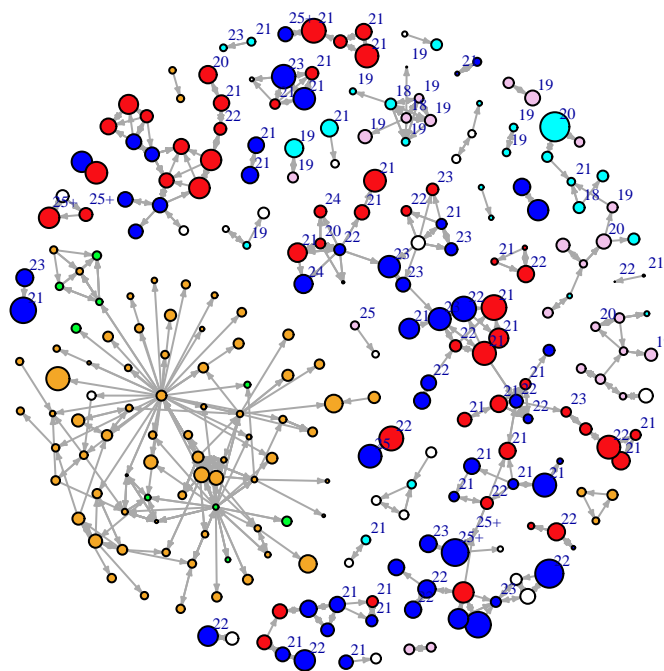

Vertex Size: Time

blue = M PBS
red = F PBS
cyan = M BBS
pink = F BBS
orange = F PY
green = M PY