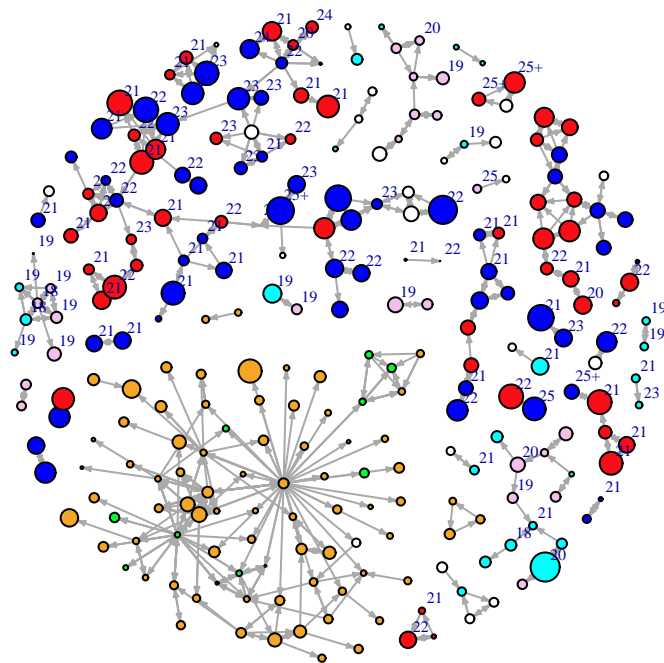

Vertex Size: Time

blue = M PBS
red = F PBS
cyan = M BBS
pink = F BBS
orange = F PY
green = M PY