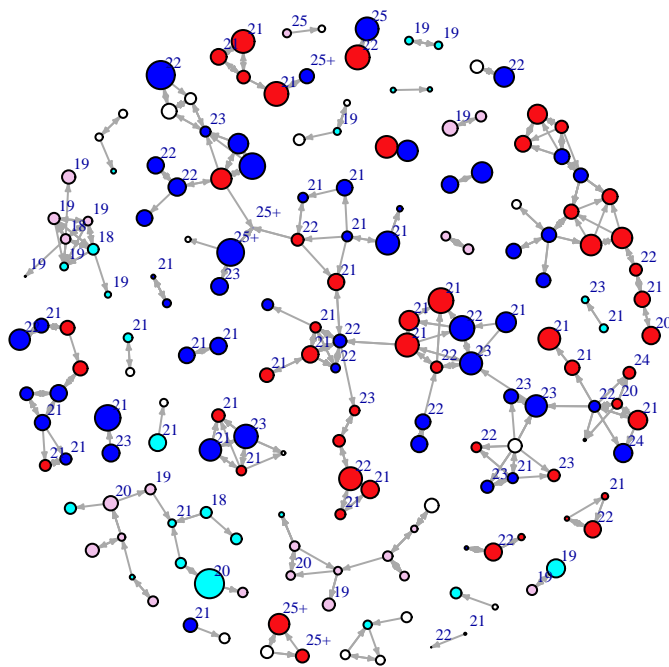

Vertex Size: Time

blue = M PBS
red = F PBS
cyan = M BBS
pink = F BBS
orange = F PY
green = M PY