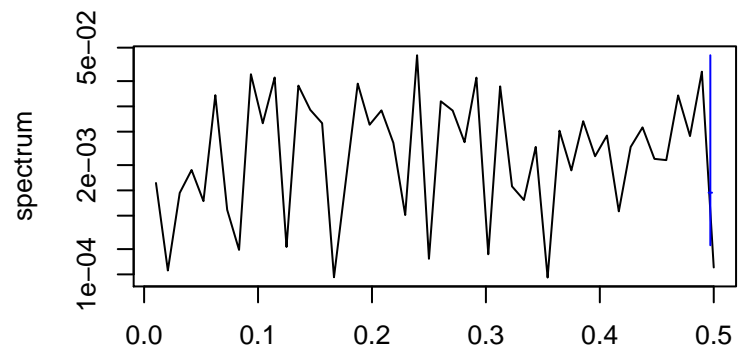

Observed

frequency
bandwidth = 0.00267

Trend

frequency
bandwidth = 0.00301

Seasonal

frequency
bandwidth = 0.00267

Random

frequency
bandwidth = 0.00301