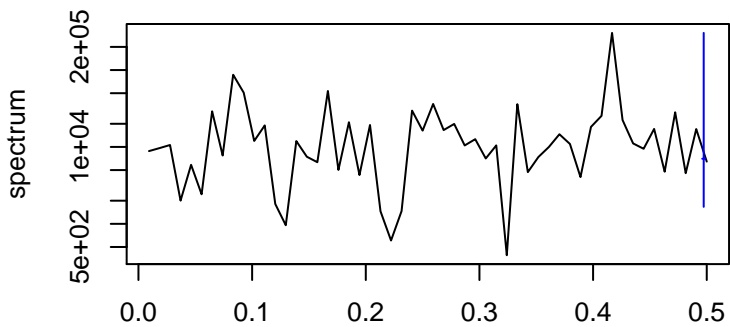

Observed

frequency
bandwidth = 0.00267

Trend

frequency
bandwidth = 0.00301

Seasonal

frequency
bandwidth = 0.00267

Random

frequency
bandwidth = 0.00301