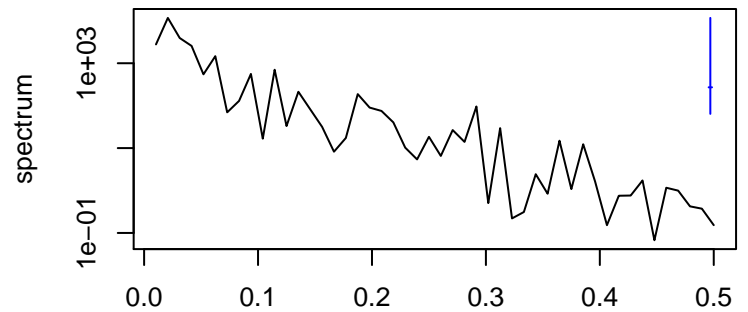

Observed

bandwidth = 0.00267

Trend

bandwidth = 0.00301

Seasonal

bandwidth = 0.00267

Random

bandwidth = 0.00301