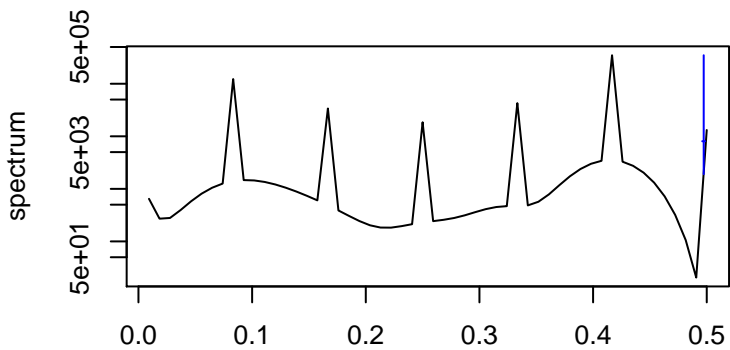

Observed

bandwidth = 0.00267

Trend

bandwidth = 0.00301

Seasonal

bandwidth = 0.00267

Random

bandwidth = 0.00301