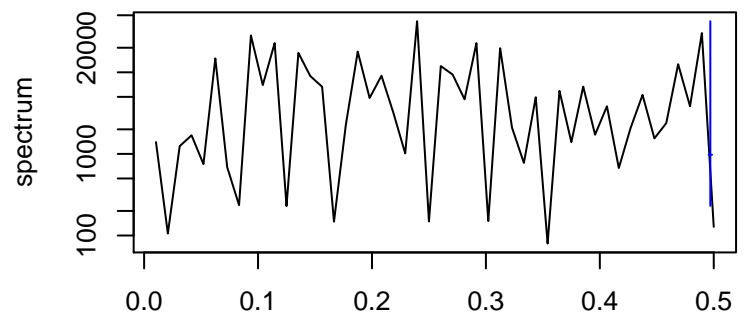

Observed

bandwidth = 0.00267

Trend

bandwidth = 0.00301

Seasonal

bandwidth = 0.00267

Random

bandwidth = 0.00301