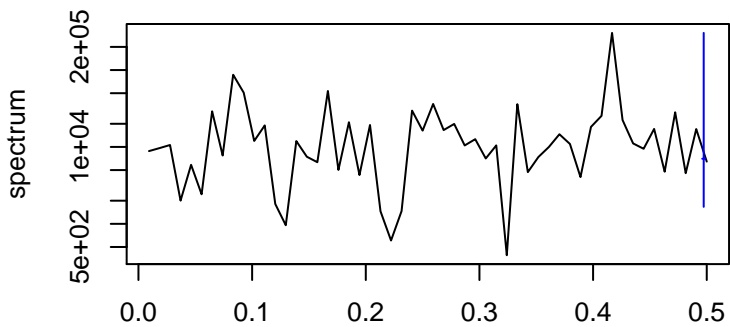

Observed

bandwidth = 0.00267

Trend

bandwidth = 0.00301

Seasonal

bandwidth = 0.00267

Random

bandwidth = 0.00301