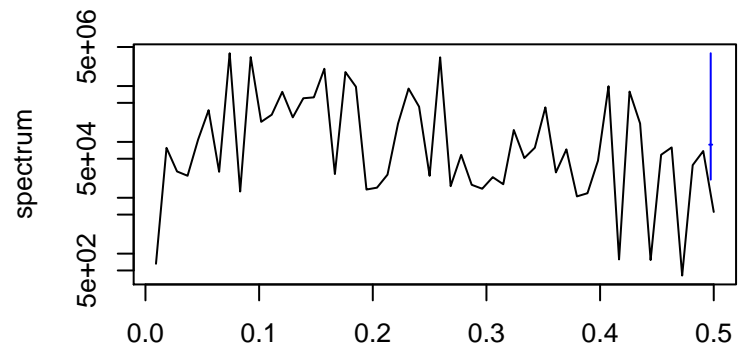

Observed

frequency
bandwidth = 0.00241

Trend

frequency
bandwidth = 0.00267

Seasonal

frequency
bandwidth = 0.00241

Random

frequency
bandwidth = 0.00267