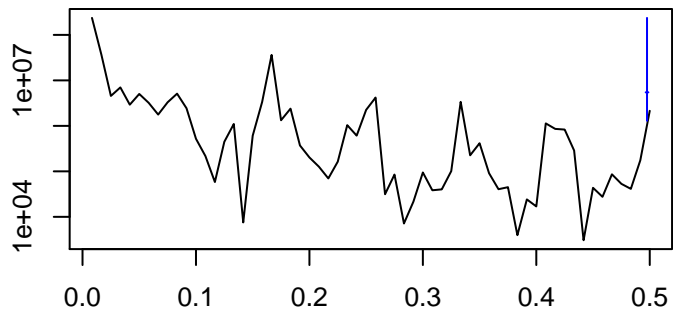

Observed

frequency
bandwidth = 0.00241

Trend

frequency
bandwidth = 0.00267

Seasonal

frequency
bandwidth = 0.00241

Random

frequency
bandwidth = 0.00267