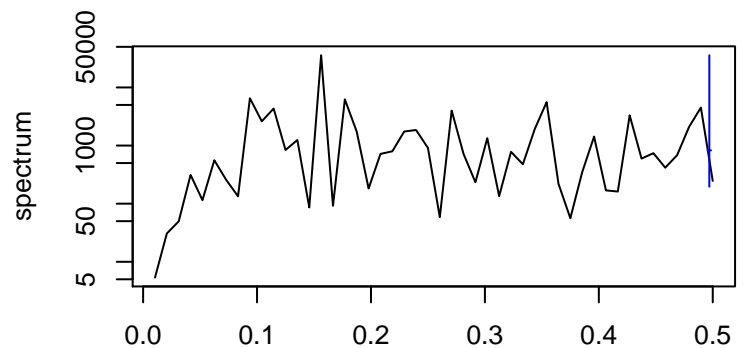

Observed

frequency
bandwidth = 0.00267

Trend

frequency
bandwidth = 0.00301

Seasonal

frequency
bandwidth = 0.00267

Random

frequency
bandwidth = 0.00301