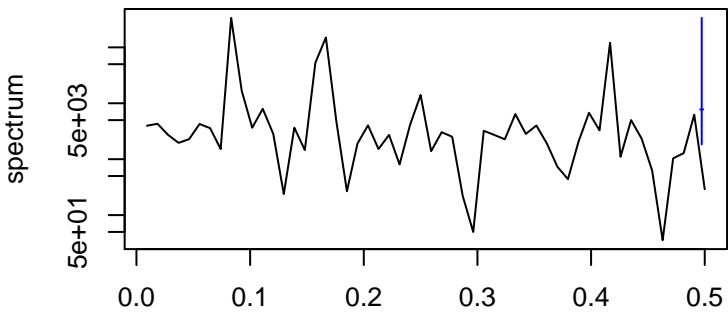

Observed

frequency
bandwidth = 0.00267

Trend

frequency
bandwidth = 0.00301

Seasonal

frequency
bandwidth = 0.00267

Random

frequency
bandwidth = 0.00301