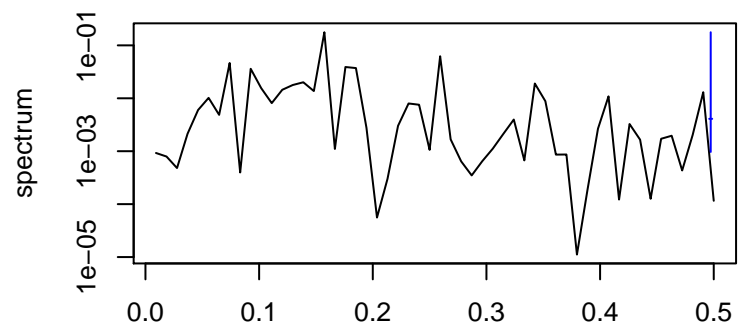

Observed

frequency
bandwidth = 0.00241

Trend

frequency
bandwidth = 0.00267

Seasonal

frequency
bandwidth = 0.00241

Random

frequency
bandwidth = 0.00267