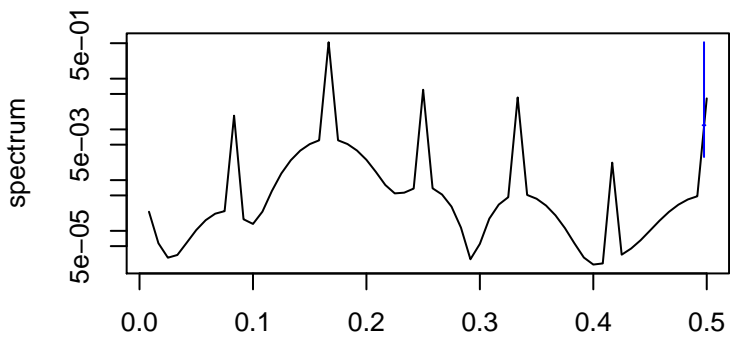

Observed

frequency
bandwidth = 0.00241

Trend

frequency
bandwidth = 0.00267

Seasonal

frequency
bandwidth = 0.00241

Random

frequency
bandwidth = 0.00267