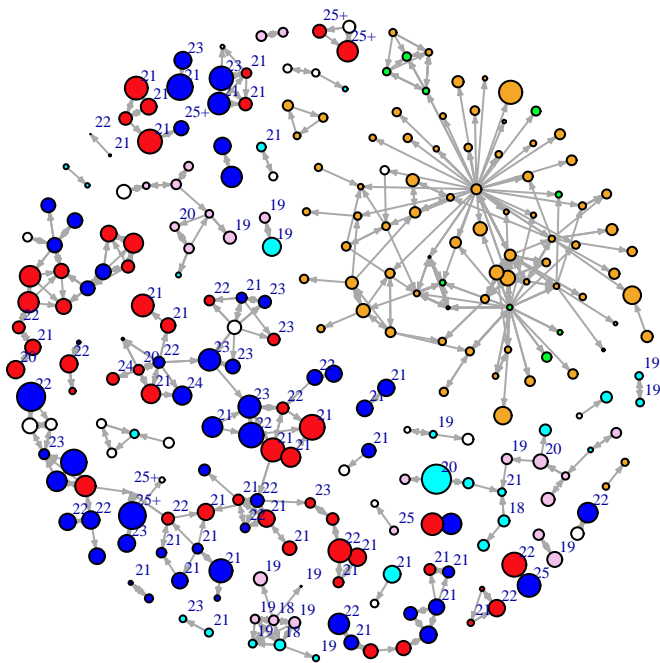

Vertex Size: Time

blue = M PBS
red = F PBS
cyan = M BBS
pink = F BBS
orange = F PY
green = M PY