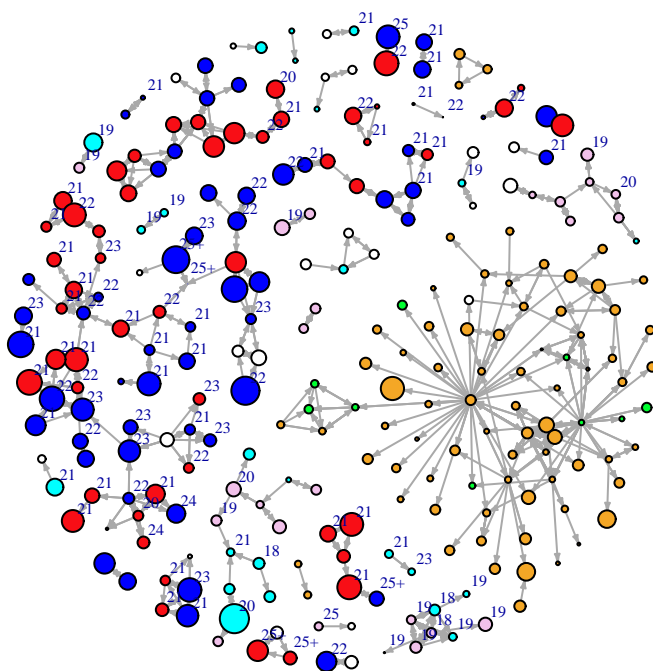

Vertex Size: Time

blue = M PBS
red = F PBS
cyan = M BBS
pink = F BBS
orange = F PY
green = M PY